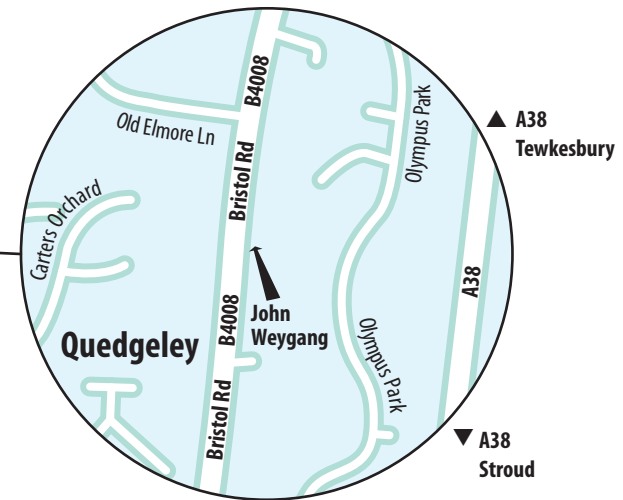

John Weygang Optometrists
 100 Bristol Road
 Quedgeley
 Gloucestershire
 GL2 4NA

From the M5 Junction 12 (NORTH)

At junction 12, exit toward Gloucester/A38
 At the roundabout, take the 3rd exit onto B4008
 Go through 1 roundabout
 At Cross Keys Roundabout, take the 3rd exit onto A38
 Take the exit toward B4008/Bristol Rd
 Slight left at B4008/Bristol Rd
 Go through 2 roundabouts
 Destination will be on the left

From the M5 Junction 12 (SOUTH)

At junction 12, exit toward Gloucester/A38
 At the roundabout, take the 3rd exit onto B4008
 Go through 1 roundabout
 At Cross Keys Roundabout, take the 3rd exit onto A38
 Take the exit toward B4008/Bristol Rd
 Slight left at B4008/Bristol Rd
 Go through 2 roundabouts
 Destination will be on the left