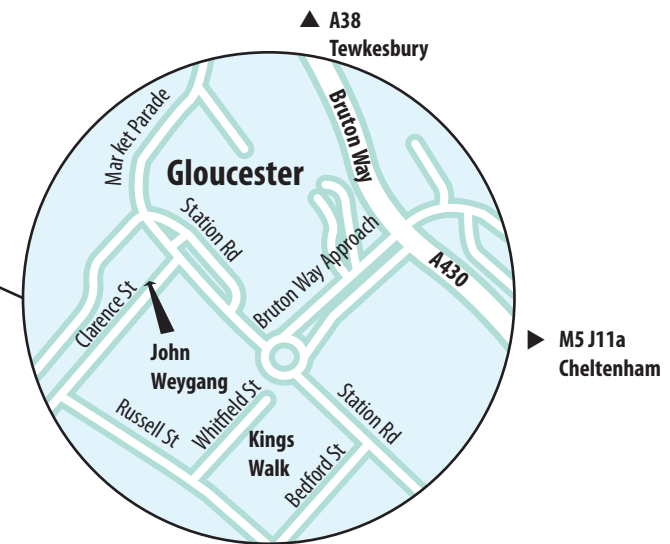

John Weygang Optometrists
 26 Clarence Street
 Gloucester
 Gloucestershire
 GL1 1DP

From the M5 Junction 11 (NORTH)

At junction 11, exit toward Cheltenham/A40/Gloucester, Continue straight
 At the roundabout, take the 3rd exit onto the A40 ramp to Cirencester/Gloucester
 Merge onto A40, At the roundabout, take the 3rd exit onto B4063/Cheltenham Rd
 Turn right at B4063/London Rd
 Turn left at London Rd
 Slight left at A430/Bruton Way
 Take the 1st right onto Bruton Way Approach
 At the roundabout, take the 1st exit onto Station Rd
 Turn right at Bedford St
 Turn right at Russell St
 Turn right at Clarence St
 Destination will be on the right

From the M5 Junction 12 (SOUTH)

At junction 12, exit toward Gloucester/A38
 At the roundabout, take the 1st exit onto B4008
 At Cross Keys Roundabout, take the 3rd exit onto A38
 Go through 1 roundabout
 Continue onto A430
 Turn right at Bristol Rd
 Turn right at A430/Trier Way
 Turn left at Eastgate St
 Turn right at Clarence St
 Destination will be on the right