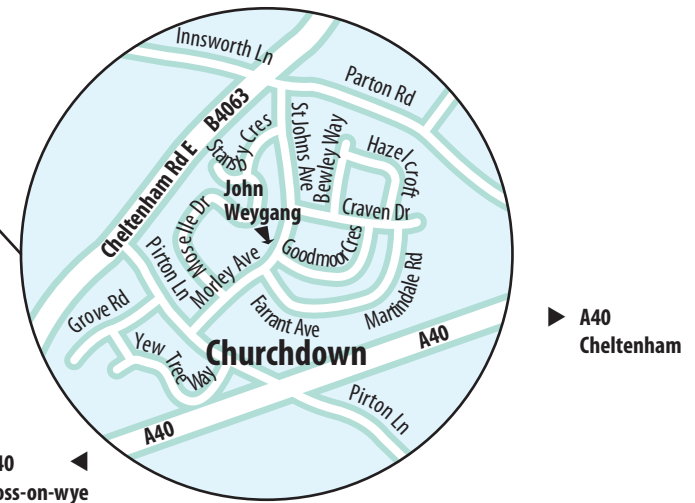

John Weygang Optometrists
 31 Morley Avenue
 Churchdown
 Gloucester
 GL3 2BL

From the M5 Junction 11 (NORTH)

- At junction 11, exit toward Cheltenham/A40/Gloucester
- Continue straight
- At the roundabout, take the 3rd exit onto the A40 ramp to Cirencester/Gloucester
- Merge onto A40
- At the roundabout, take the 5th exit onto B4063/Cheltenham Rd E
- Turn right at Pirton Ln
- Take the 1st left onto Morley Ave
- Destination will be on the left

From the M5 Junction 11a (SOUTH)

- At junction 11a, exit onto A417 toward Gloucester
- Go through 1 roundabout
- At the roundabout, take the 3rd exit onto A40
- At the roundabout, take the 3rd exit onto B4063/Cheltenham Rd E
- Turn right at Pirton Ln
- Take the 1st left onto Morley Ave
- Destination will be on the left