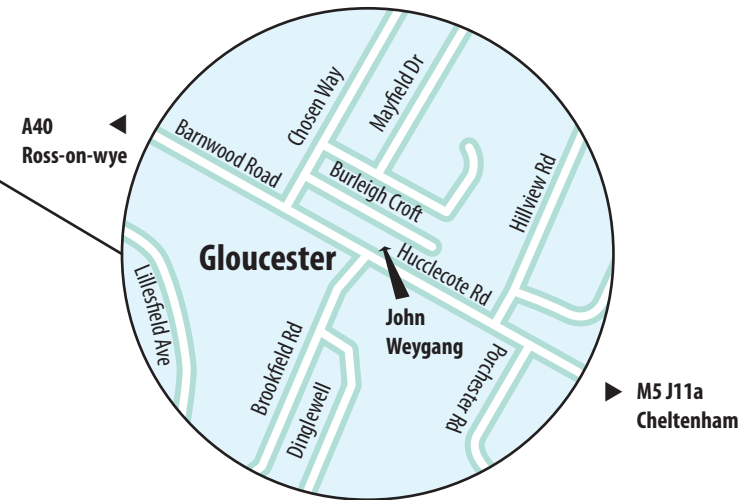

John Weygang Optometrists
 39 Hucclecote Road
 Gloucester
 Gloucestershire
 GL3 3TL

From the M5 Junction 11 (NORTH)

At junction 11, exit toward Cheltenham/A40/Gloucester
 Continue straight
 At the roundabout, take the 3rd exit onto the A40 ramp to Cirencester/Gloucester
 Merge onto A40
 Go through 1 roundabout
 At the roundabout, take the 3rd exit onto A417/Corinium Ave
 At the roundabout, take the 1st exit onto Barnwood Rd
 Continue on Hucclecote Rd
 Destination will be on the left

From the M5 Junction 11a (SOUTH)

At junction 11a, exit onto A417 toward Gloucester
 At Zoons Court Roundabout, take the 1st exit
 Turn right at Hucclecote Rd
 Slight left to stay on Hucclecote Rd
 Destination will be on the right opposite Lloyds Chemist