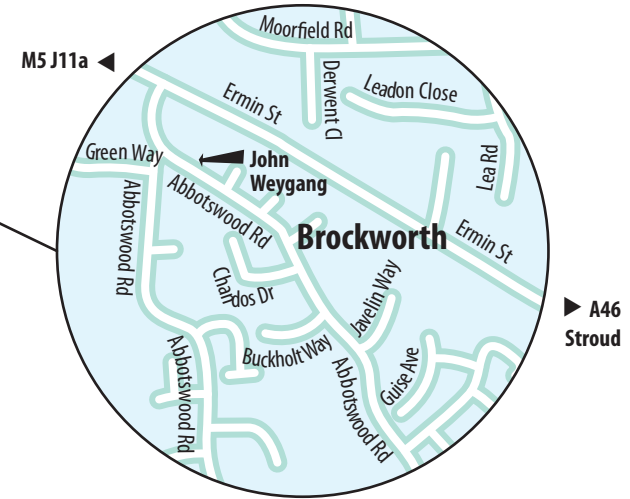

John Weygang Optometrists
 Abbotswood Surgery
 Abbotswood Road
 Brockworth
 Gloucester
 Gloucestershire
 GL3 4PE

From the M5 Junction 11a (NORTH)

At junction 11a, exit onto A417 toward London/Cirencester
 Take the exit toward Brockworth/Shurdington/Bentham
 At the roundabout, take the 3rd exit onto A46/Shurdington Rd
 At the roundabout, take the 3rd exit onto Ermin St
 Turn left at Abbotswood Rd
 Destination will be on the left

From the M5 Junction 11a (SOUTH)

At junction 11a, exit onto A417 toward Gloucester
 At Zoons Court Roundabout, take the 1st exit
 Turn left at Hucclecote Rd
 Continue onto Ermin St
 Turn right at Abbotswood Rd
 Destination will be on the left